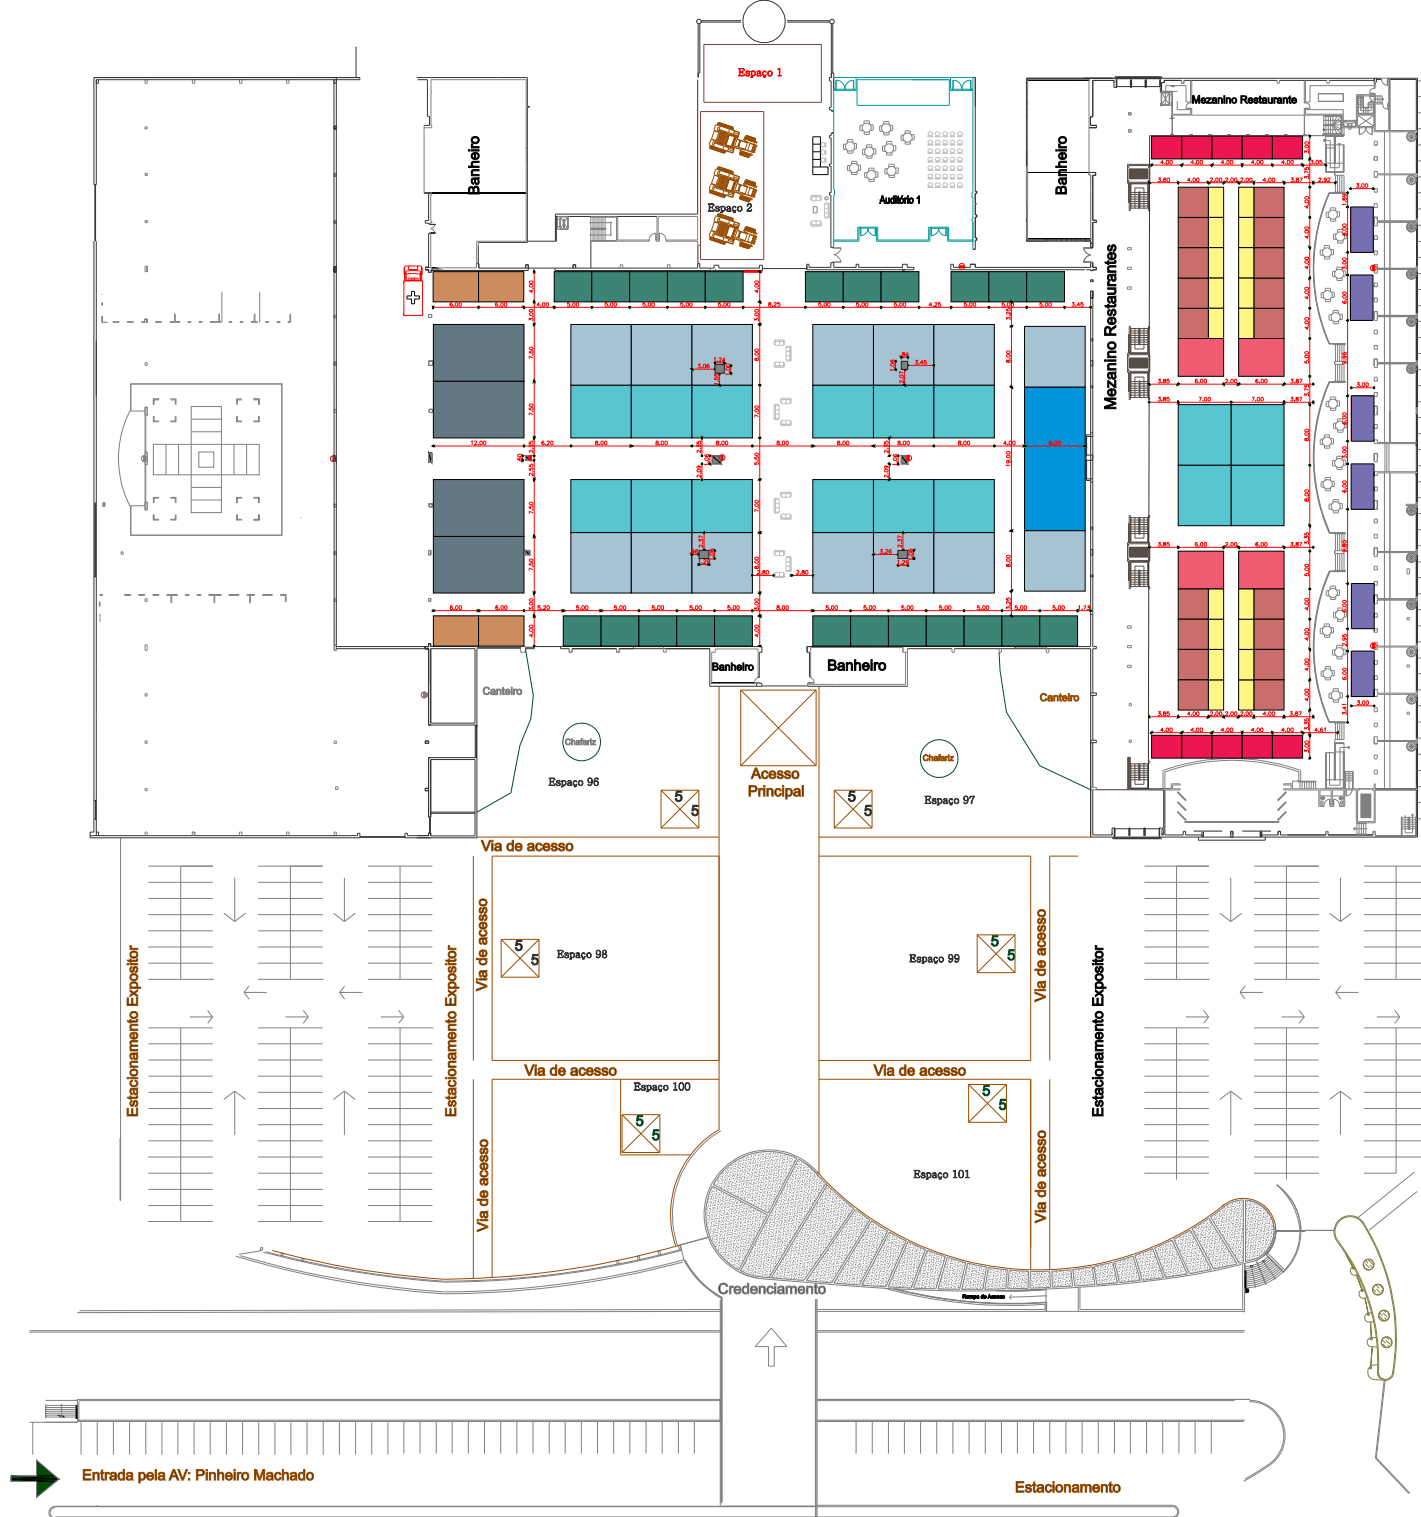

expCARROZ DO CAMPO À MESA

Estacionamento Expositor

Legenda:

- 04 Stands - 12,00x7,50m = 90,00m²
- 14 Stands - 8,00x8,00m = 64,00m²
- 23 Stands - 5,00x4,00m = 20,00m²
- 01 Stands - 19,00x8,00m = 152,00m²
- 16 Stands - 8,00x7,00m = 56,00m²
- 06 Stands - 6,00x3,00m = 18,00m²
- 04 Stands - 6,00x4,00m = 24,00m²
- 04 Stands - 6,00x5,00m = 30,00m²
- 18 Stands - 4,00x4,00m = 16,00m²
- 18 Stands - 4,00x2,00m = 8,00m²
- 10 Stands - 4,00x3,00m = 12,00m²

Obs: Área total de Stands = 3.640,00m²

Estacionamento Expositor

Estacionamento